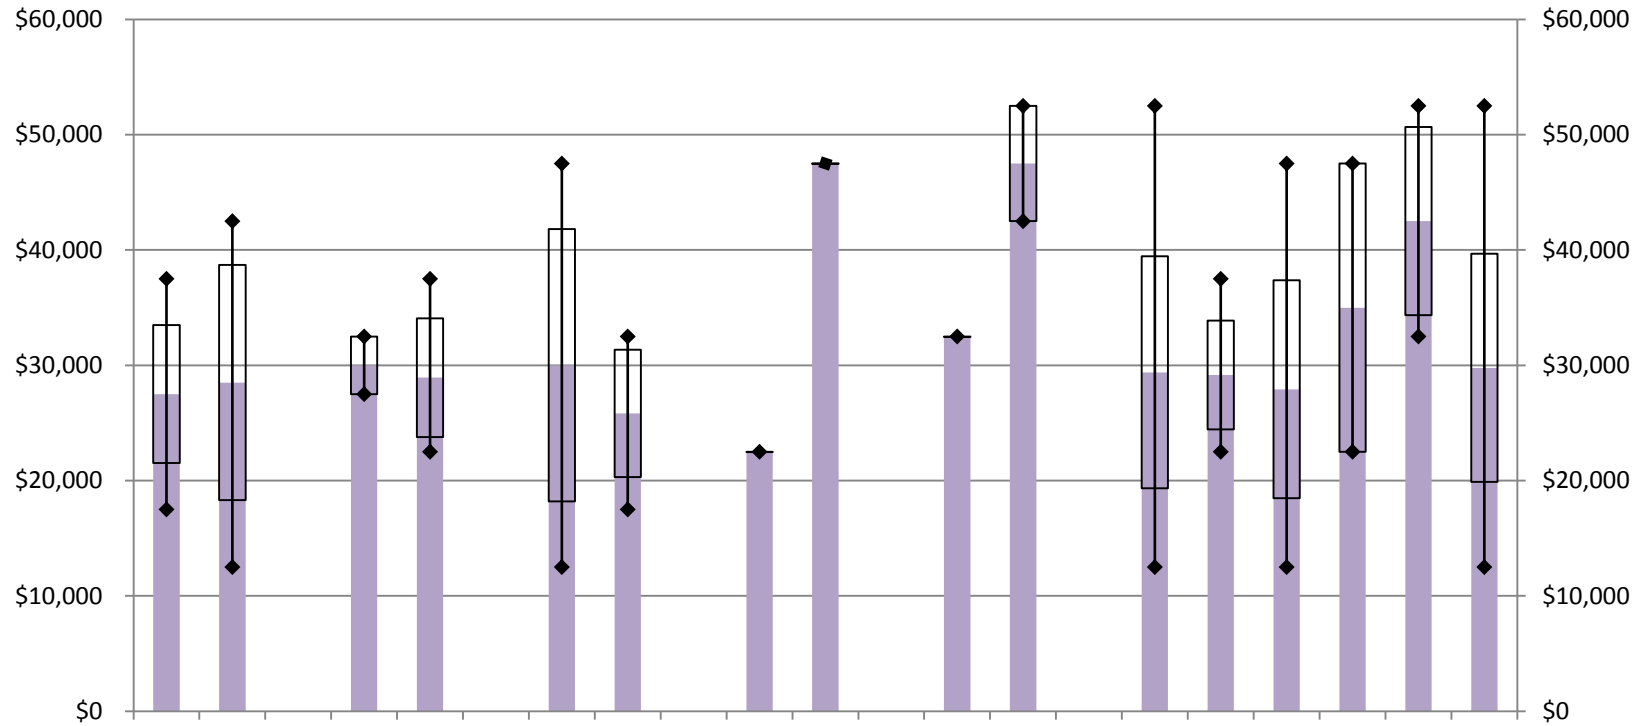

Salary by State

Full time interpreters working 9 or 10 months per year and indentifying as working in an Ed K-12 setting.

■ Mean Salary

Salary by Education and Major

Full time interpreters working 9 or 10 months per year and indentifying as working in an Ed K-12 setting.

■ Mean Salary

Salary by Experience and Educational Experience

Full time interpreters working 9 or 10 months per year and indentifying as working in an Ed K-12 setting

■ Mean Salary