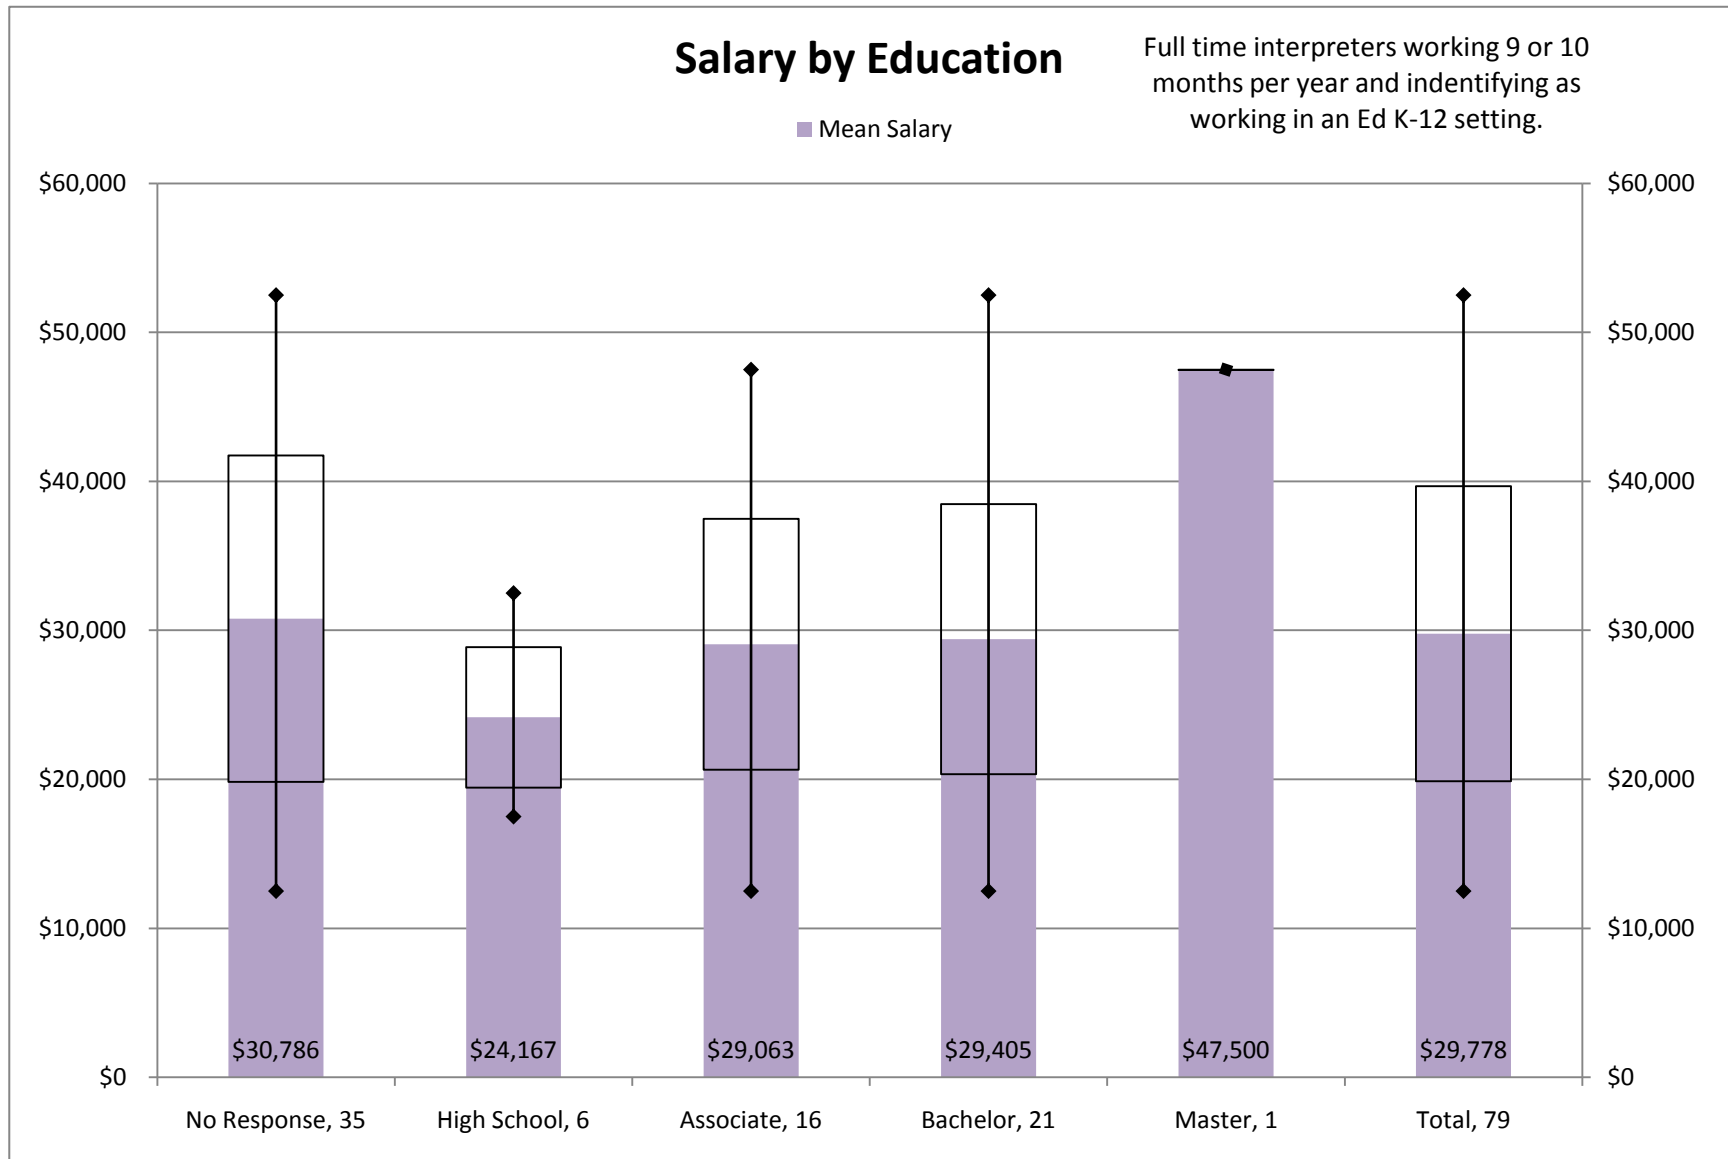

Salary by State

Full time interpreters working 9 or 10 months per year and indentifying as working in an Ed K-12 setting.

■ Mean Salary

Salary by Education and Major

Full time interpreters working 9 or 10 months per year and indentifying as working in an Ed K-12 setting.

■ Mean Salary

Salary by Experience and Educational Experience

Full time interpreters working 9 or 10 months per year and indentifying as working in an Ed K-12 setting

■ Mean Salary