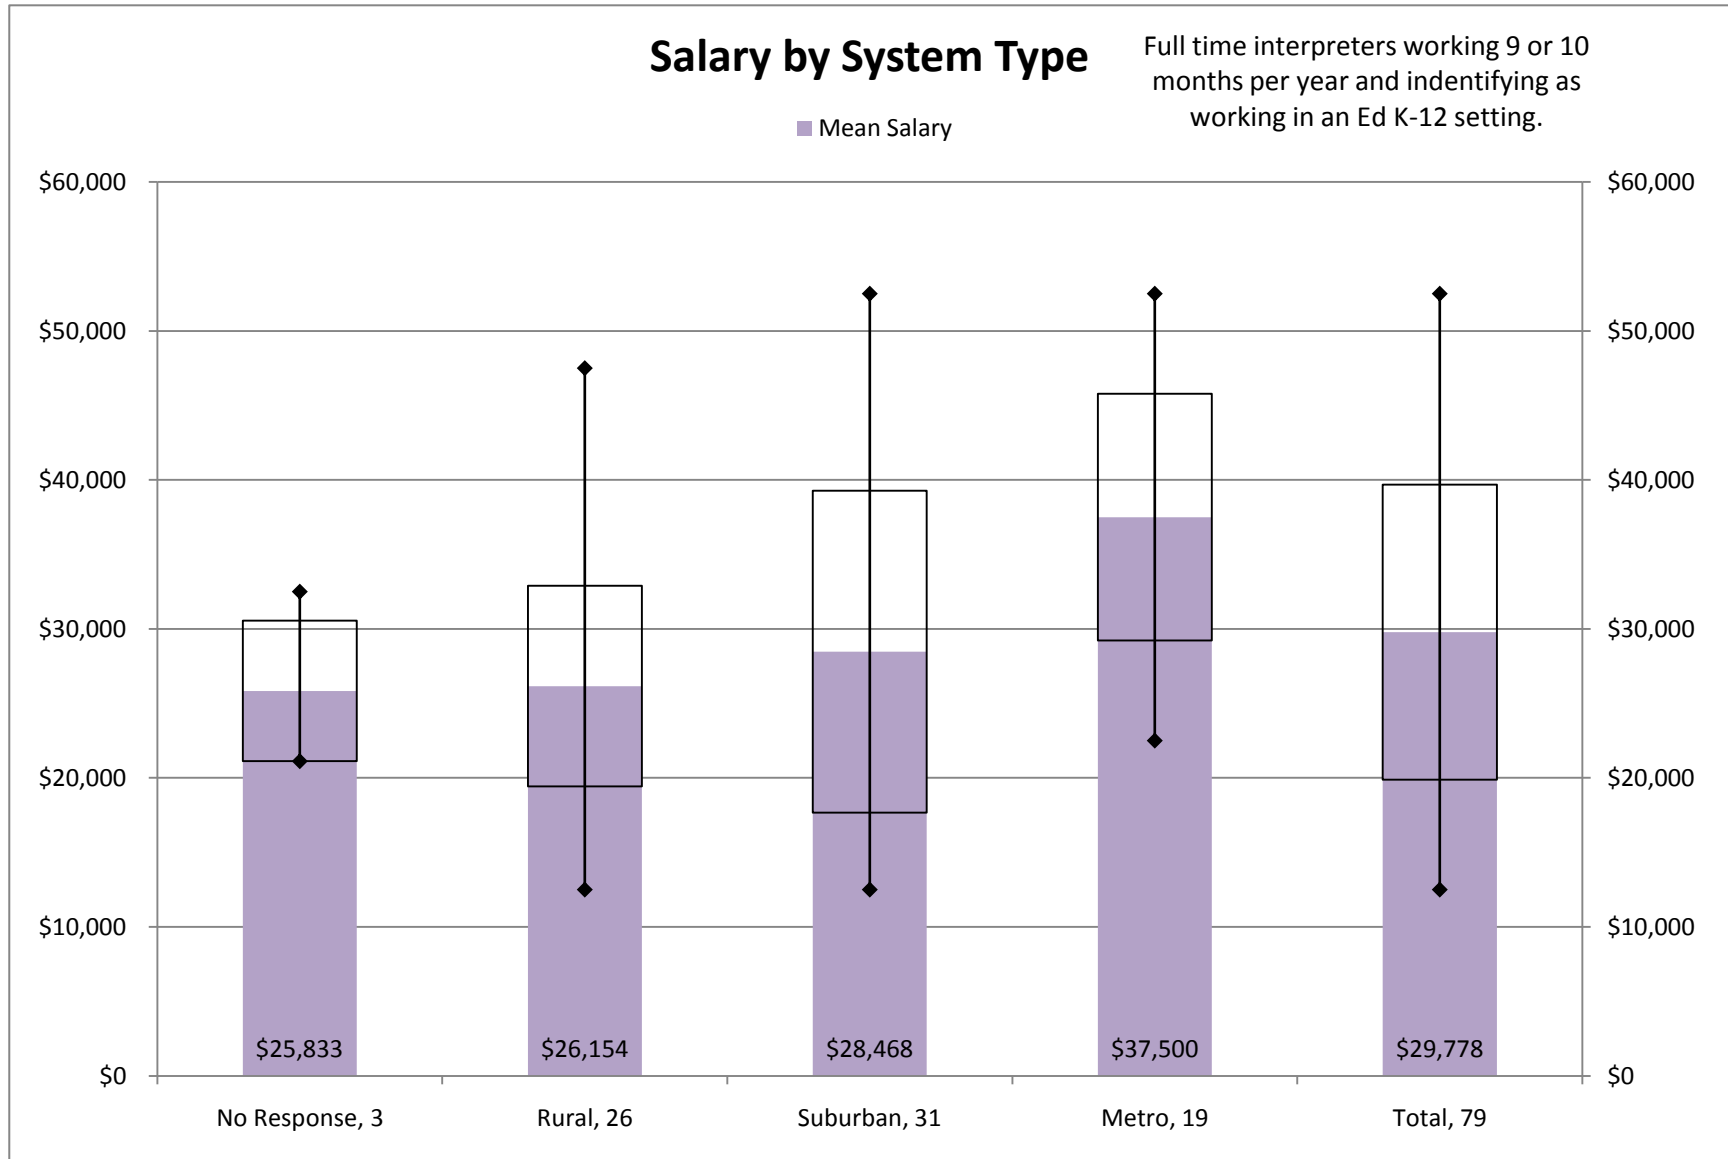

Salary by State

Full time interpreters working 9 or 10 months per year and indentifying as working in an Ed K-12 setting.

■ Mean Salary

Salary by Education and Major

Full time interpreters working 9 or 10 months per year and indentifying as working in an Ed K-12 setting.

■ Mean Salary

Salary by Experience and Educational Experience

Full time interpreters working 9 or 10 months per year and indentifying as working in an Ed K-12 setting

■ Mean Salary