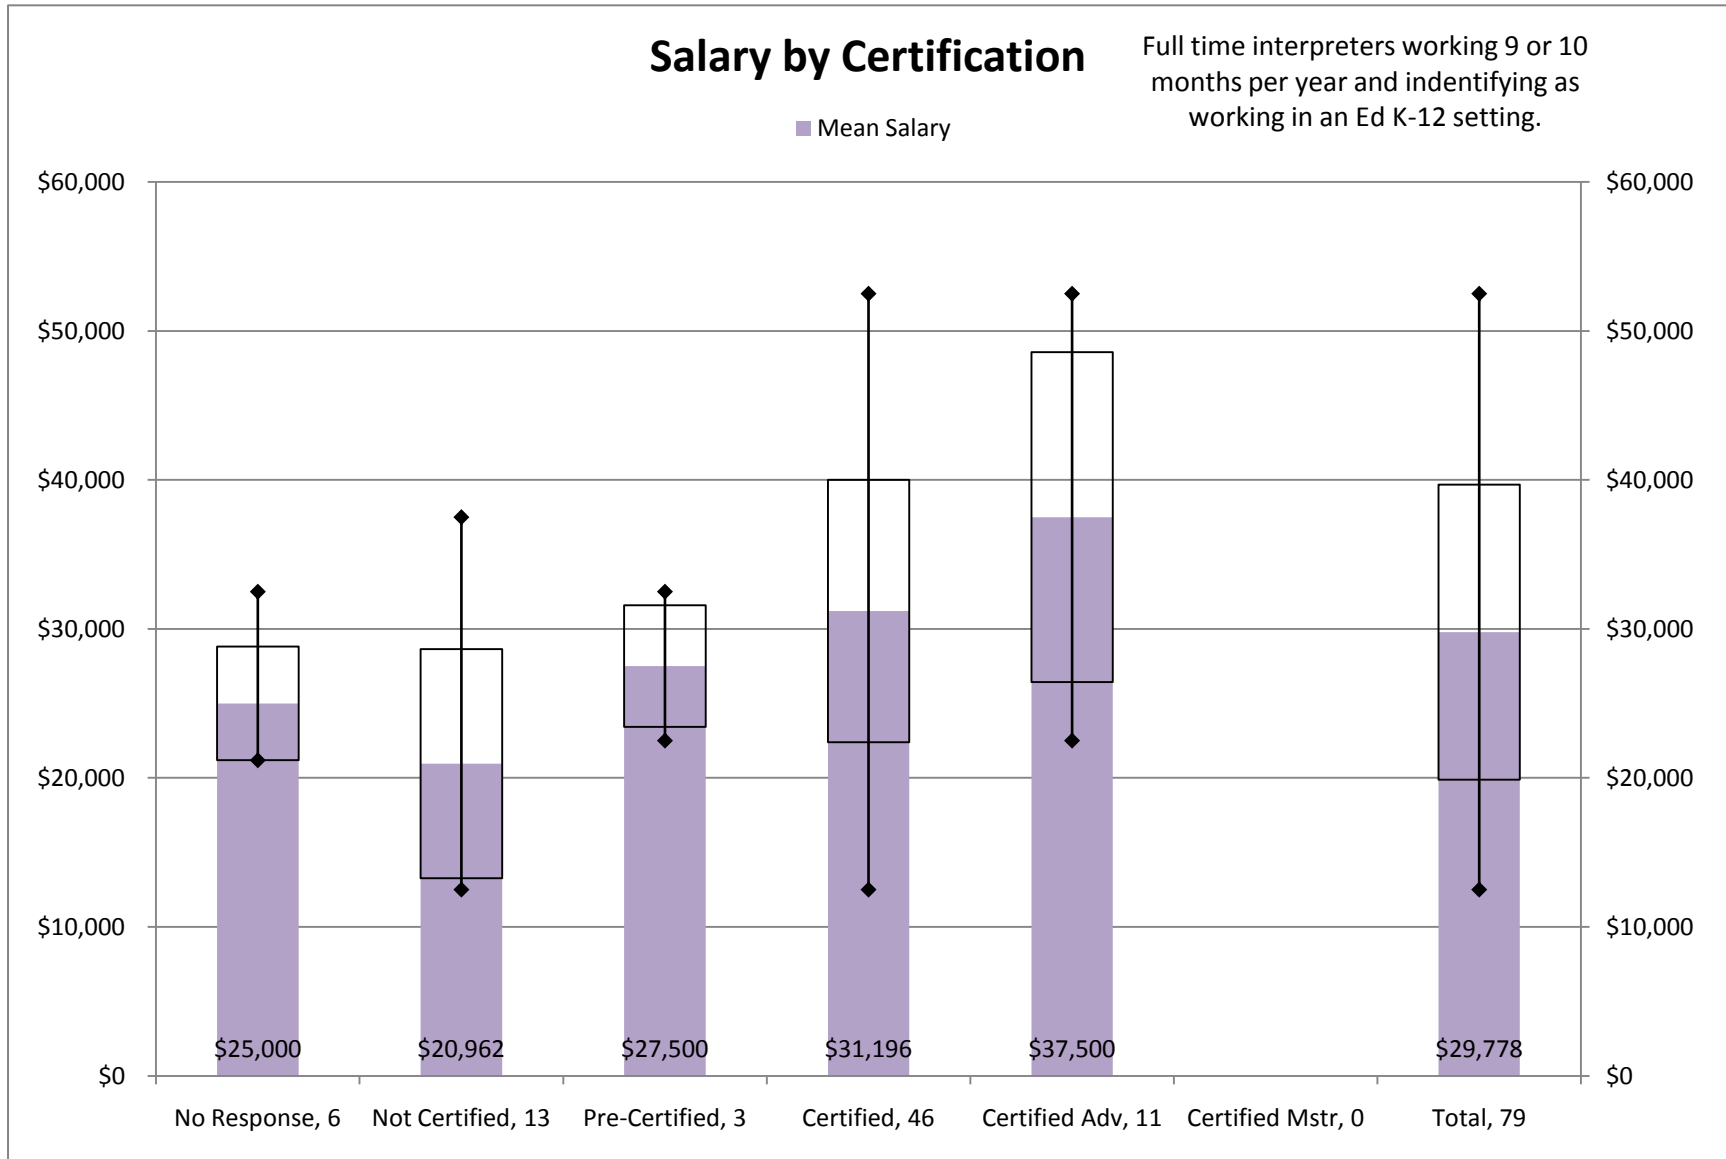

Salary by State

Full time interpreters working 9 or 10 months per year and indentifying as working in an Ed K-12 setting.

■ Mean Salary

Salary by Education and Major

Full time interpreters working 9 or 10 months per year and indentifying as working in an Ed K-12 setting.

■ Mean Salary

Salary by Experience and Educational Experience

Full time interpreters working 9 or 10 months per year and indentifying as working in an Ed K-12 setting

■ Mean Salary