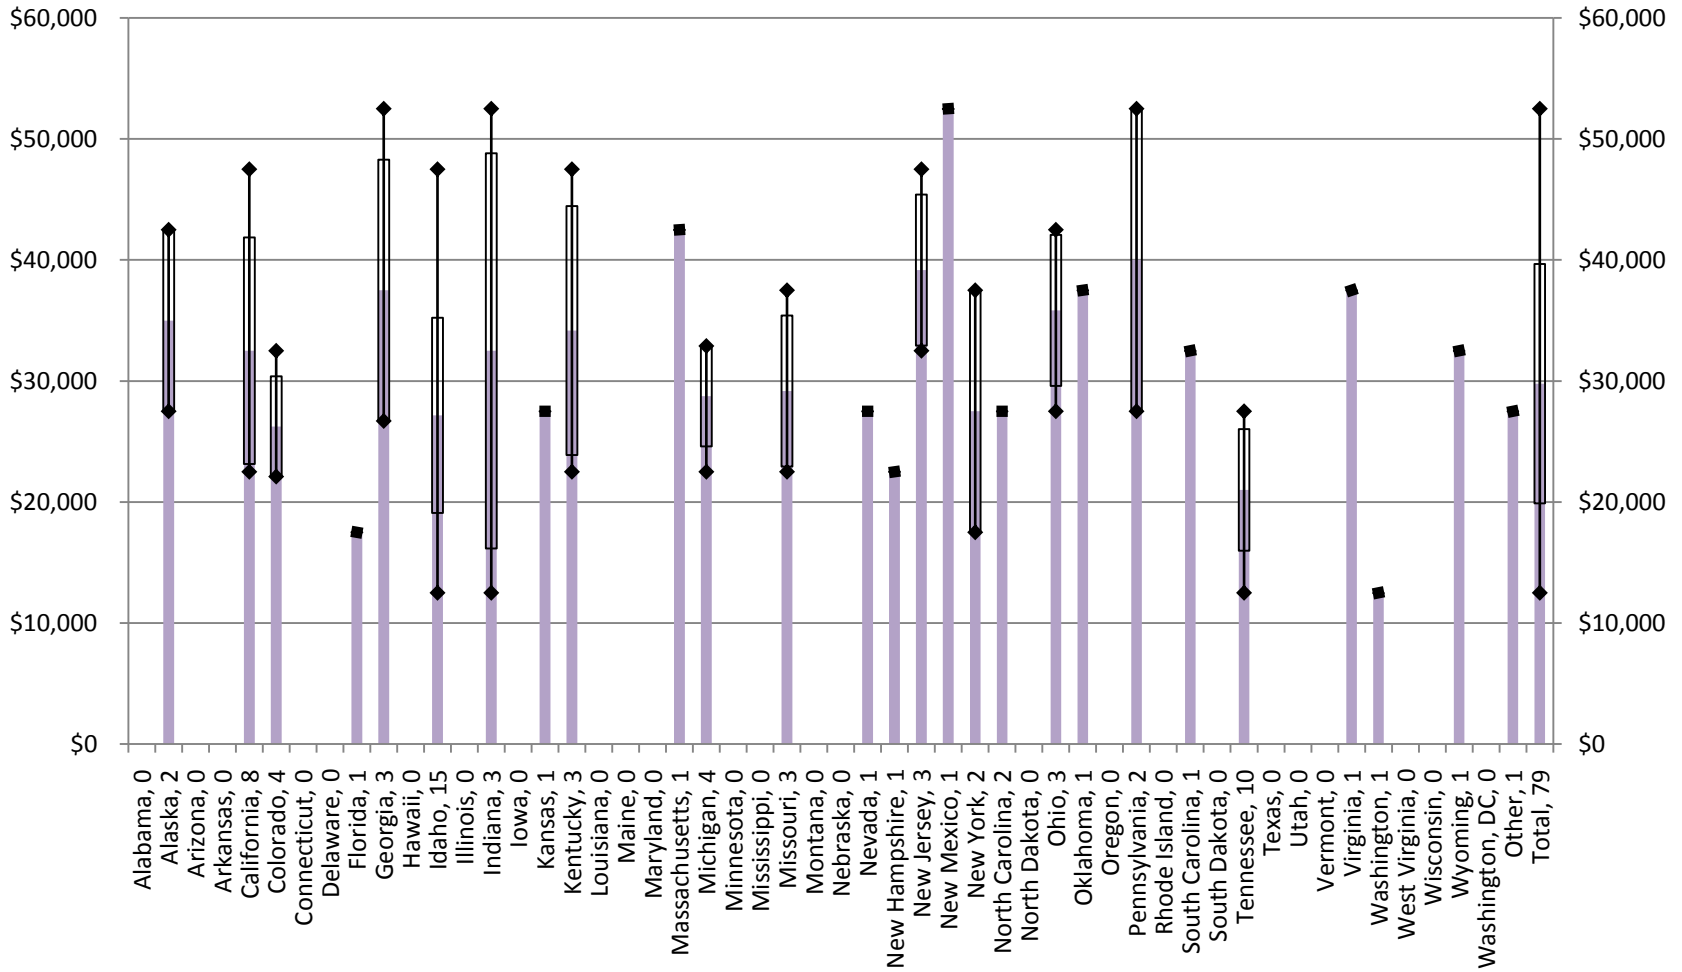

Salary by State

Full time interpreters working 9 or 10 months per year and indentifying as working in an Ed K-12 setting.

■ Mean Salary

Salary by Education and Major

Full time interpreters working 9 or 10 months per year and indentifying as working in an Ed K-12 setting.

■ Mean Salary

Salary by Experience and Educational Experience

Full time interpreters working 9 or 10 months per year and indentifying as working in an Ed K-12 setting

■ Mean Salary